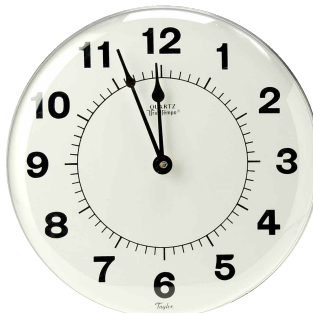

## All Large Dial Thermometers feature:

- Temp range from -60°F to 120°F
- Oversized dial with easy-to-read graphics and bold indicators
- Weather-resistant construction

### 497J - Large Dial Thermometer

- 12" diameter
- °F and °C scale
- Humidity
- Metal bezel

### 49562J - Large Dial Thermometer

- 12" diameter
- °F and °C scale
- Metal bezel

### 166 - Patio Clock

- 12" diameter
- Metal bezel