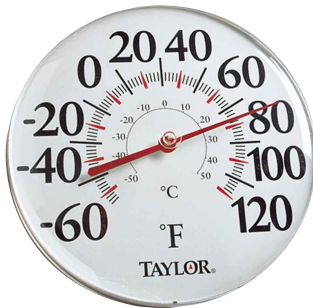

## All Large Dial Thermometers feature:

- Temp range from -60°F to 120°F
- Oversized dial with easy-to-read graphics and bold indicators
- Weather-resistant construction

### 497J - Large Dial Thermometer

- 12" diameter
- °F and °C scale
- Humidity
- Metal bezel

### 49562J - Large Dial Thermometer

- 12" diameter
- °F and °C scale
- Metal bezel

### 163 - Large Dial Color Track Clock

- 13.5" dial
- White bezel