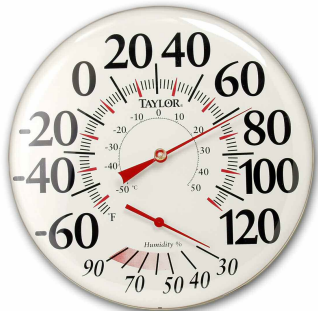

## All Large Dial Thermometers feature:

- Temp range from -60°F to 120°F
- Oversized dial with easy-to-read graphics and bold indicators
- Weather-resistant construction

### 497J - Large Dial Thermometer

- 12" diameter
- °F and °C scale
- Humidity
- Metal bezel

### 49562J - Large Dial Thermometer

- 12" diameter
- °F and °C scale
- Metal bezel

### 163 - Large Dial Color Track Clock

- 13.5" dial
- White bezel